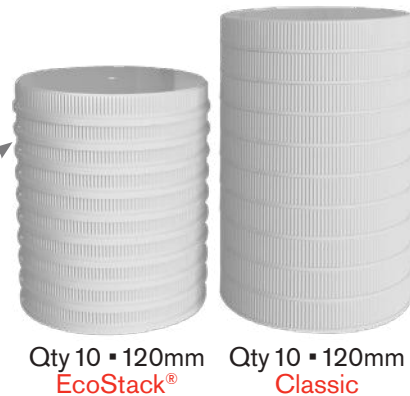

CUSTOMIZATION OPTIONS

- Match your brand colors
- Embossing with your custom message
- Offset printing is available in up to three colors for shallow-skirted closures.

PRIMARY MARKETS Food, Food Service, Home Care, Nutraceuticals, and Powdered Drinks

KEY FACT
Up to 87% more closures in every pack
PHOENIX EcoStack® closures allow for many more caps per pack and truckload versus Classic CT Closures.

PACKAGING INFORMATION • *More sizes coming soon!*

CAP SIZE	NECK FINISH	STYLE	PCS/CARTON	PCS/TRUCKLOAD
110mm	400	Ribbed	405	364,500
110mm	Deep, single-lead (DCT)	Ribbed	375	337,500
110mm	Deep, quad-lead (MUL)	Ribbed	375	337,500
120mm	400	Ribbed	328	295,200
120mm	Deep, single-lead (DCT)	Picket Fence Ribbed or Smooth	304	273,600