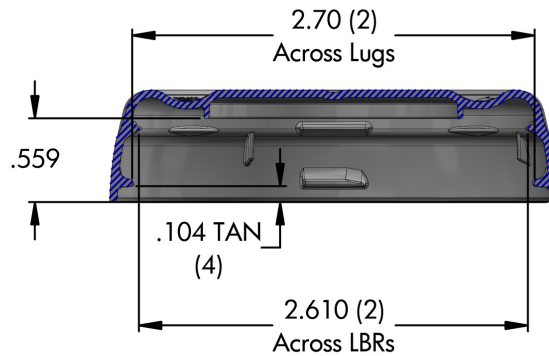

CHILD-RESISTANT CLOSURES

70-BAY-PCRC

Specifications:

- DIAMETER** 70 mm
- THREAD PROFILE** BAY
- NECK FINISH** 70-BAY
- CLOSURE TOP** Embossed
- CLOSURE SIDEWALL** Fine Ribbed
- MATERIAL** PP

PACKAGING & FREIGHT INFORMATION

CLOSURE BENEFITS

- Popular for the cannabis market
- Offers child-resistance feature
- Horizon™ 1-piece CRC
- Needs an adult-sized hand to push down and open
- Embossed with text

CHILD-RESISTANT CLOSURES

70-BAY-PCRC

SECTION A-A
SCALE: 1 : 1

NOTES: (UNLESS OTHERWISE SPECIFIED)
1. ALL DIMENSIONS ARE IN INCHES.
2. SEE CHART FOR DIMENSIONAL TOLERANCE.

THIS OR FACSIMILE THEREOF IS THE EXCLUSIVE PROPERTY OF PHOENIX AND MAY NOT BE REPRODUCED WITHOUT THE EXPRESSED WRITTEN CONSENT OF PHOENIX. SOME OR ALL OF THE ITEMS DEPICTED ON THIS DRAWING MAY BE COVERED BY CURRENT PATENTS OR PATENTS APPLIED FOR BY PHOENIX.