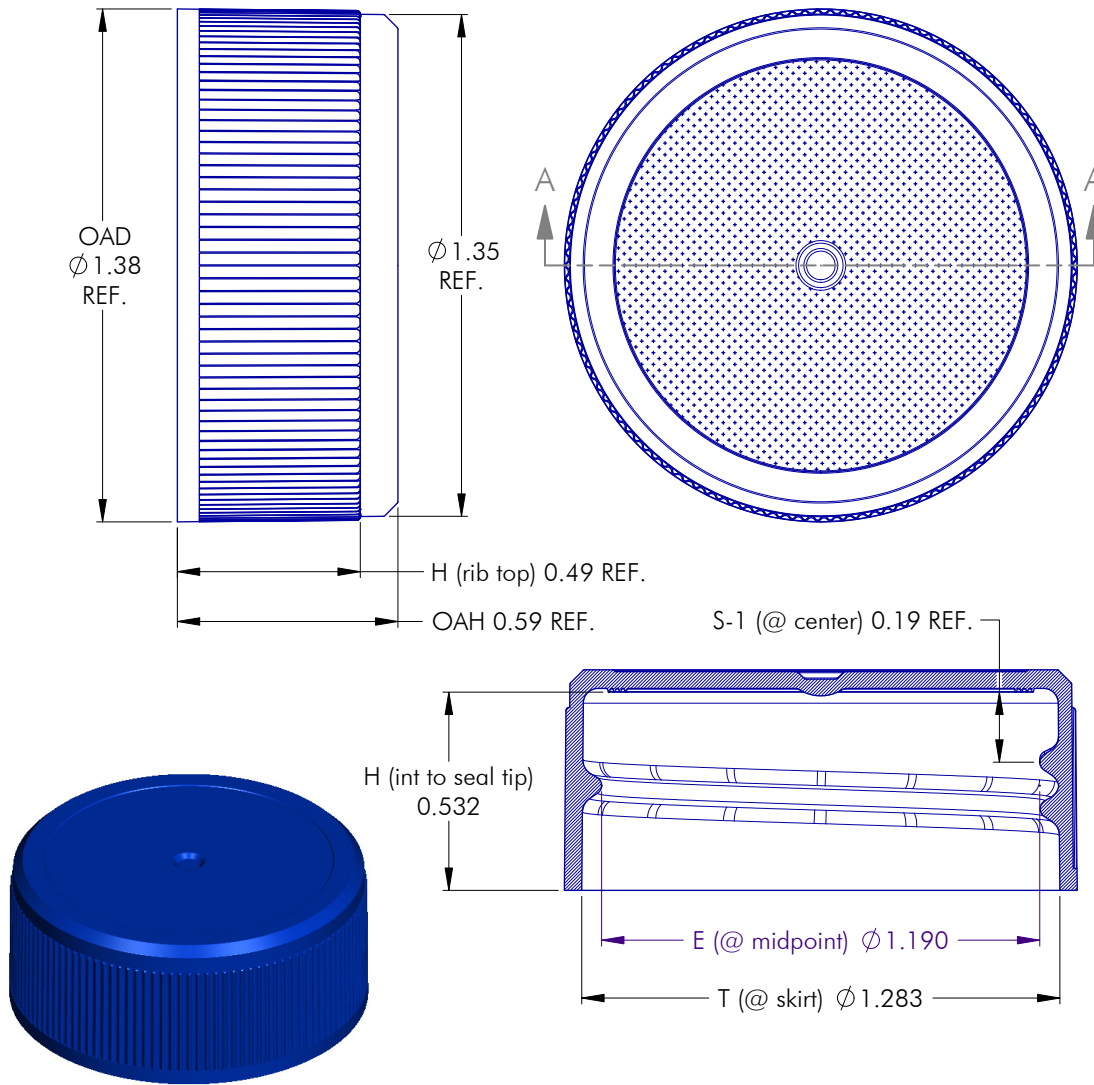

MEDIUM & DEEP SKIRTED CLOSURES

33-490-6213H S

Specifications:

DIAMETER 33 mm
THREAD PROFILE 490
NECK FINISH 33-490
CLOSURE TOP Stipple
CLOSURE SIDEWALL: Fine Ribbed
MATERIAL PP

PACKAGING & FREIGHT INFORMATION

MEDIUM & DEEP SKIRTED CLOSURES

33-490-6213H S

NOTES: (UNLESS OTHERWISE SPECIFIED)
 1. ALL DIMENSIONS ARE IN INCHES.
 2. SEE CHART FOR DIMENSIONAL TOLERANCE.

THIS OR FACSIMILE THEREOF IS THE EXCLUSIVE PROPERTY OF PHOENIX AND MAY NOT BE REPRODUCED WITHOUT THE EXPRESSED WRITTEN CONSENT OF PHOENIX. SOME OR ALL OF THE ITEMS DEPICTED ON THIS DRAWING MAY BE COVERED BY CURRENT PATENTS OR PATENTS APPLIED FOR BY PHOENIX.

NOTES: (UNLESS OTHERWISE SPECIFIED) 1. ALL DIMENSIONS ARE IN INCHES. 2. SEE CHART FOR DIMENSIONAL TOLERANCE.		0	04.06.06	Released	BZ
REV	DATE	DESCRIPTION			BY
TOLERANCE		PITCH/TPI	1.25 / 8	TURNS	1-1/4
MAT'L PER CHART					
.X	±0.1	DRAWN	BEZ	DATE	04.06.06
.XX	±0.02	SCALE	10 : 1		
.XXX	±0.010	33 - 490 - 6213H FINISH			0