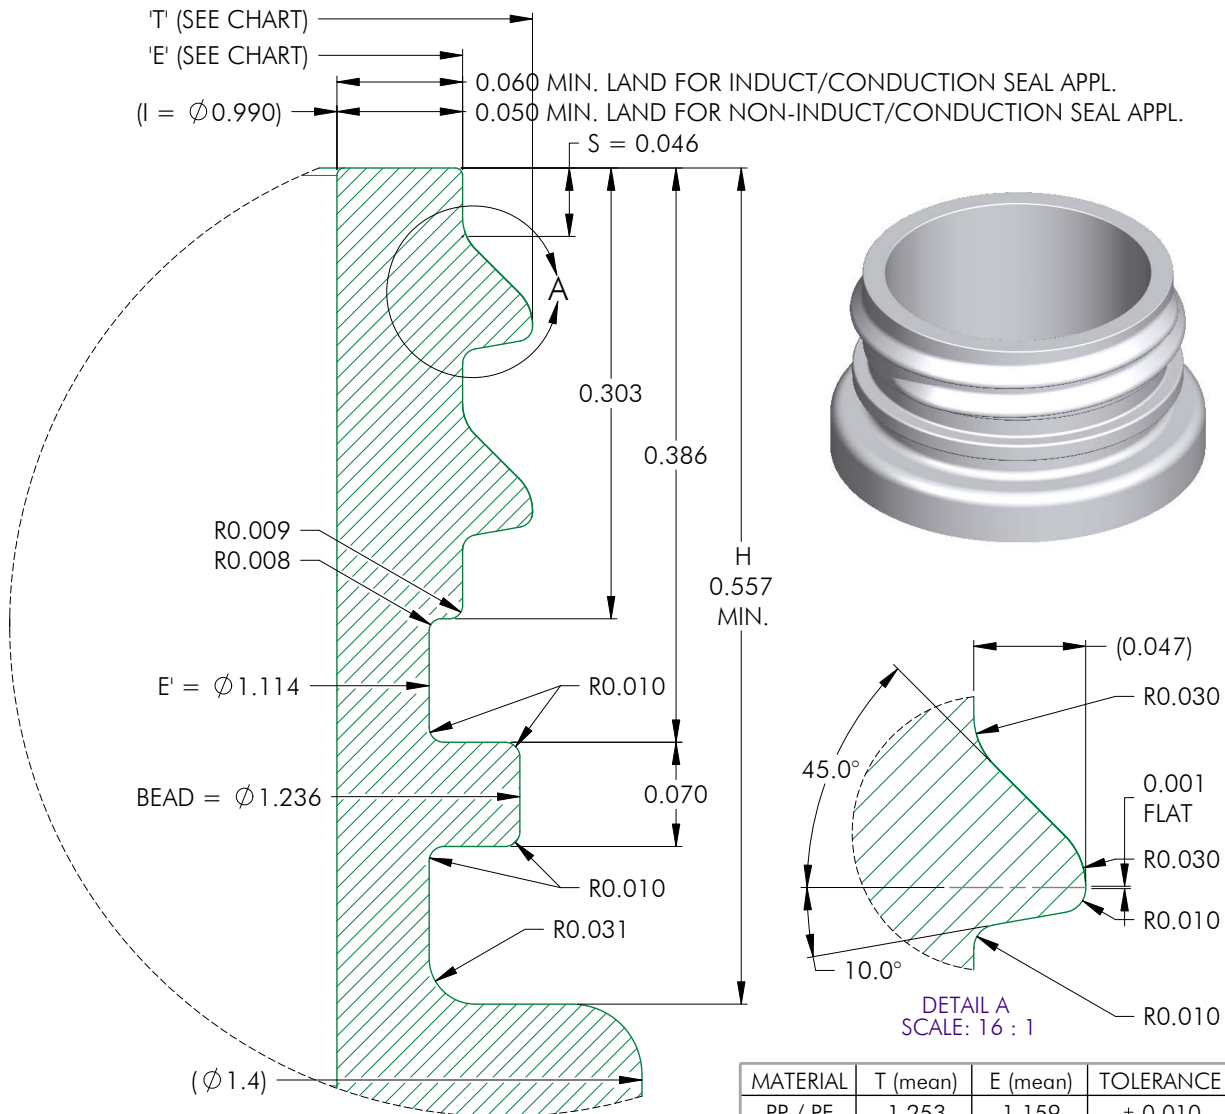

MEDIUM & DEEP SKIRTED CLOSURES

33-490-6213H S

MATERIAL	T (mean)	E (mean)	TOLERANCE
PP / PE	1.253	1.159	± 0.010
PET	1.253	1.159	± 0.006
GLASS	0.0000	0.0000	± 0.0000

NOTES: (UNLESS OTHERWISE SPECIFIED) 1. ALL DIMENSIONS ARE IN INCHES. 2. SEE CHART FOR DIMENSIONAL TOLERANCE.		0	04.06.06	Released	BZ
REV	DATE	DESCRIPTION			BY
TOLERANCE		PITCH/TPI	1.25 / 8	TURNS	1-1/4
MAT'L PER CHART					
.X	±0.1	DRAWN	BEZ	DATE	04.06.06
.XX	±0.02	SCALE	10 : 1		
.XXX	±0.010	33 - 490 - 6213H FINISH			0