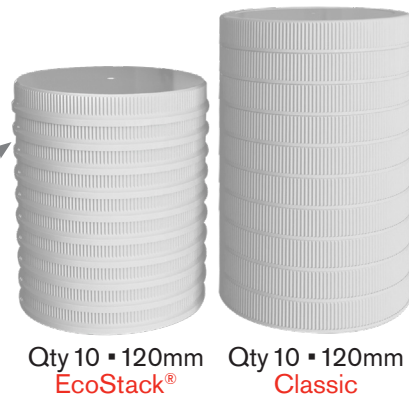

CUSTOMIZATION OPTIONS

- Match your brand colors
- Embossing with your custom message
- Offset printing is available in up to three colors for shallow-skirted closures.

PRIMARY MARKETS Food, Food Service, Home Care, Nutraceuticals, and Powdered Drinks

KEY FACT
Up to 87% more closures in every pack
PHOENIX EcoStack® closures allow for many more caps per pack and truckload versus Classic CT Closures.

PACKAGING INFORMATION • *More sizes coming soon!*

CAP SIZE	NECK FINISH	STYLE	PCS/CARTON	PCS/TRUCKLOAD
110mm	400	Ribbed	405	364,500
110mm	Deep, single-lead (DCT)	Ribbed	375	337,500
110mm	Deep, quad-lead (MUL)	Ribbed	375	337,500
120mm	400	Ribbed	328	295,200
120mm	Deep, single-lead (DCT)	Picket Fence Ribbed or Smooth	304	273,600