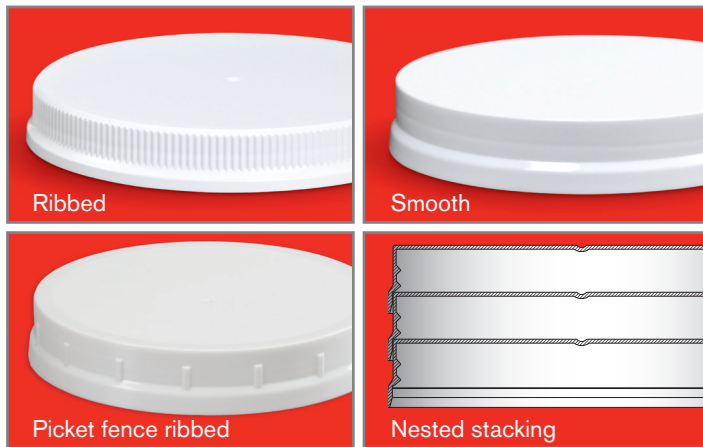

4 **More consistent quality**
EcoStack closures are stacked to reduce warpage. This helps increase line speeds for better production efficiencies.

5 **More confidence**
We have over a century of expertise in high quality closures. EcoStack closures are exclusively made by PHOENIX in SQF certified facilities located in the U.S.

EcoStack[®]

MORE CLOSURES | LESS PLASTIC | SMARTER PACKAGING

PHOENIX[™]

EcoStack® Closures

FOCUSED ON SUSTAINABILITY

- Maximized pack counts means more efficient shipping and less greenhouse gas emissions
- Minimized resin means less plastic waste while still maintaining cap integrity

CUSTOMIZATION OPTIONS

- Match your brand colors
- Embossing with your custom message
- Offset printing is available in up to three colors for shallow-skirted closures.

PRIMARY MARKETS Food, Food Service, Home Care, Nutraceuticals, and Powdered Drinks

KEY FACT
Up to 87% more closures in every pack
PHOENIX EcoStack® closures allow for many more caps per pack and truckload versus Classic CT Closures.

PACKAGING INFORMATION • *More sizes coming soon!*

CAP SIZE	NECK FINISH	STYLE	PCS/CARTON	PCS/TRUCKLOAD
110mm	400	Ribbed	405	364,500
110mm	Deep, single-lead (DCT)	Ribbed	375	337,500
110mm	Deep, quad-lead (MUL)	Ribbed	375	337,500
120mm	400	Ribbed	328	295,200
120mm	Deep, single-lead (DCT)	Picket Fence Ribbed or Smooth	304	273,600